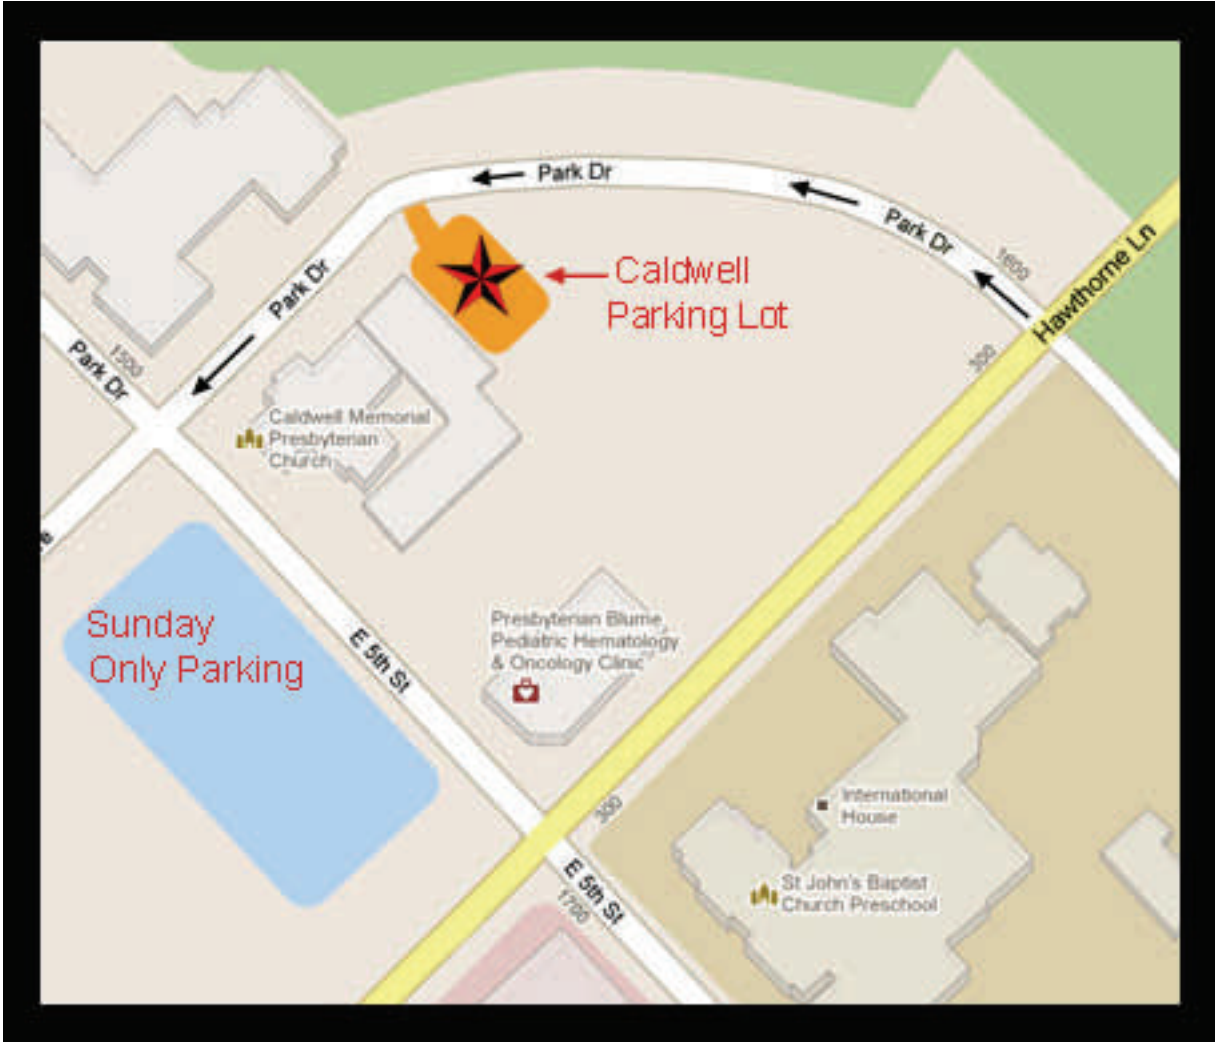

Parking at Caldwell Memorial Presbyterian Church

1609 E. 5th St. Charlotte, NC 28204

- For Sunday worship service, parking is available on the other side of 5th St. in the large parking lot (see blue lot above).
- Weekday parking is available along 5th Street or in the Caldwell Parking lot, behind the gym (see orange lot above).
Note that to access the orange parking lot, you must turn onto Park Dr. (one-way street) from Hawthorne Lane.